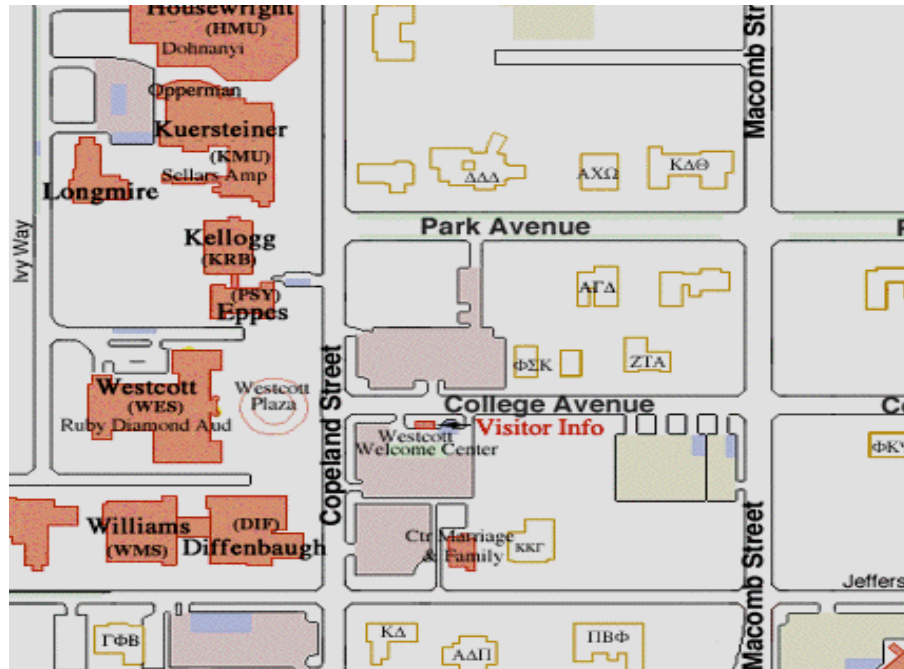

Walk Route

- The Suicide Prevention Walk and Rally in Tallahassee will start at the fountain at the Westcott Bldg. (FSU campus located at College Ave. and Copeland St., right down the street from Potbelly's)
- East on College Avenue from the Westcott Bldg.
- South on Bronough (pass the Supreme Court which will be on your left)
- East on St Augustine (toward the Capitol) Note: Officers are scheduled to help everyone cross Duval to get to Waller Park (Total distance is a little over half a mile)
- The Walk will end with the Rally and press conference at Waller Park on the west side of the Capitol

(Westcott Bldg.)